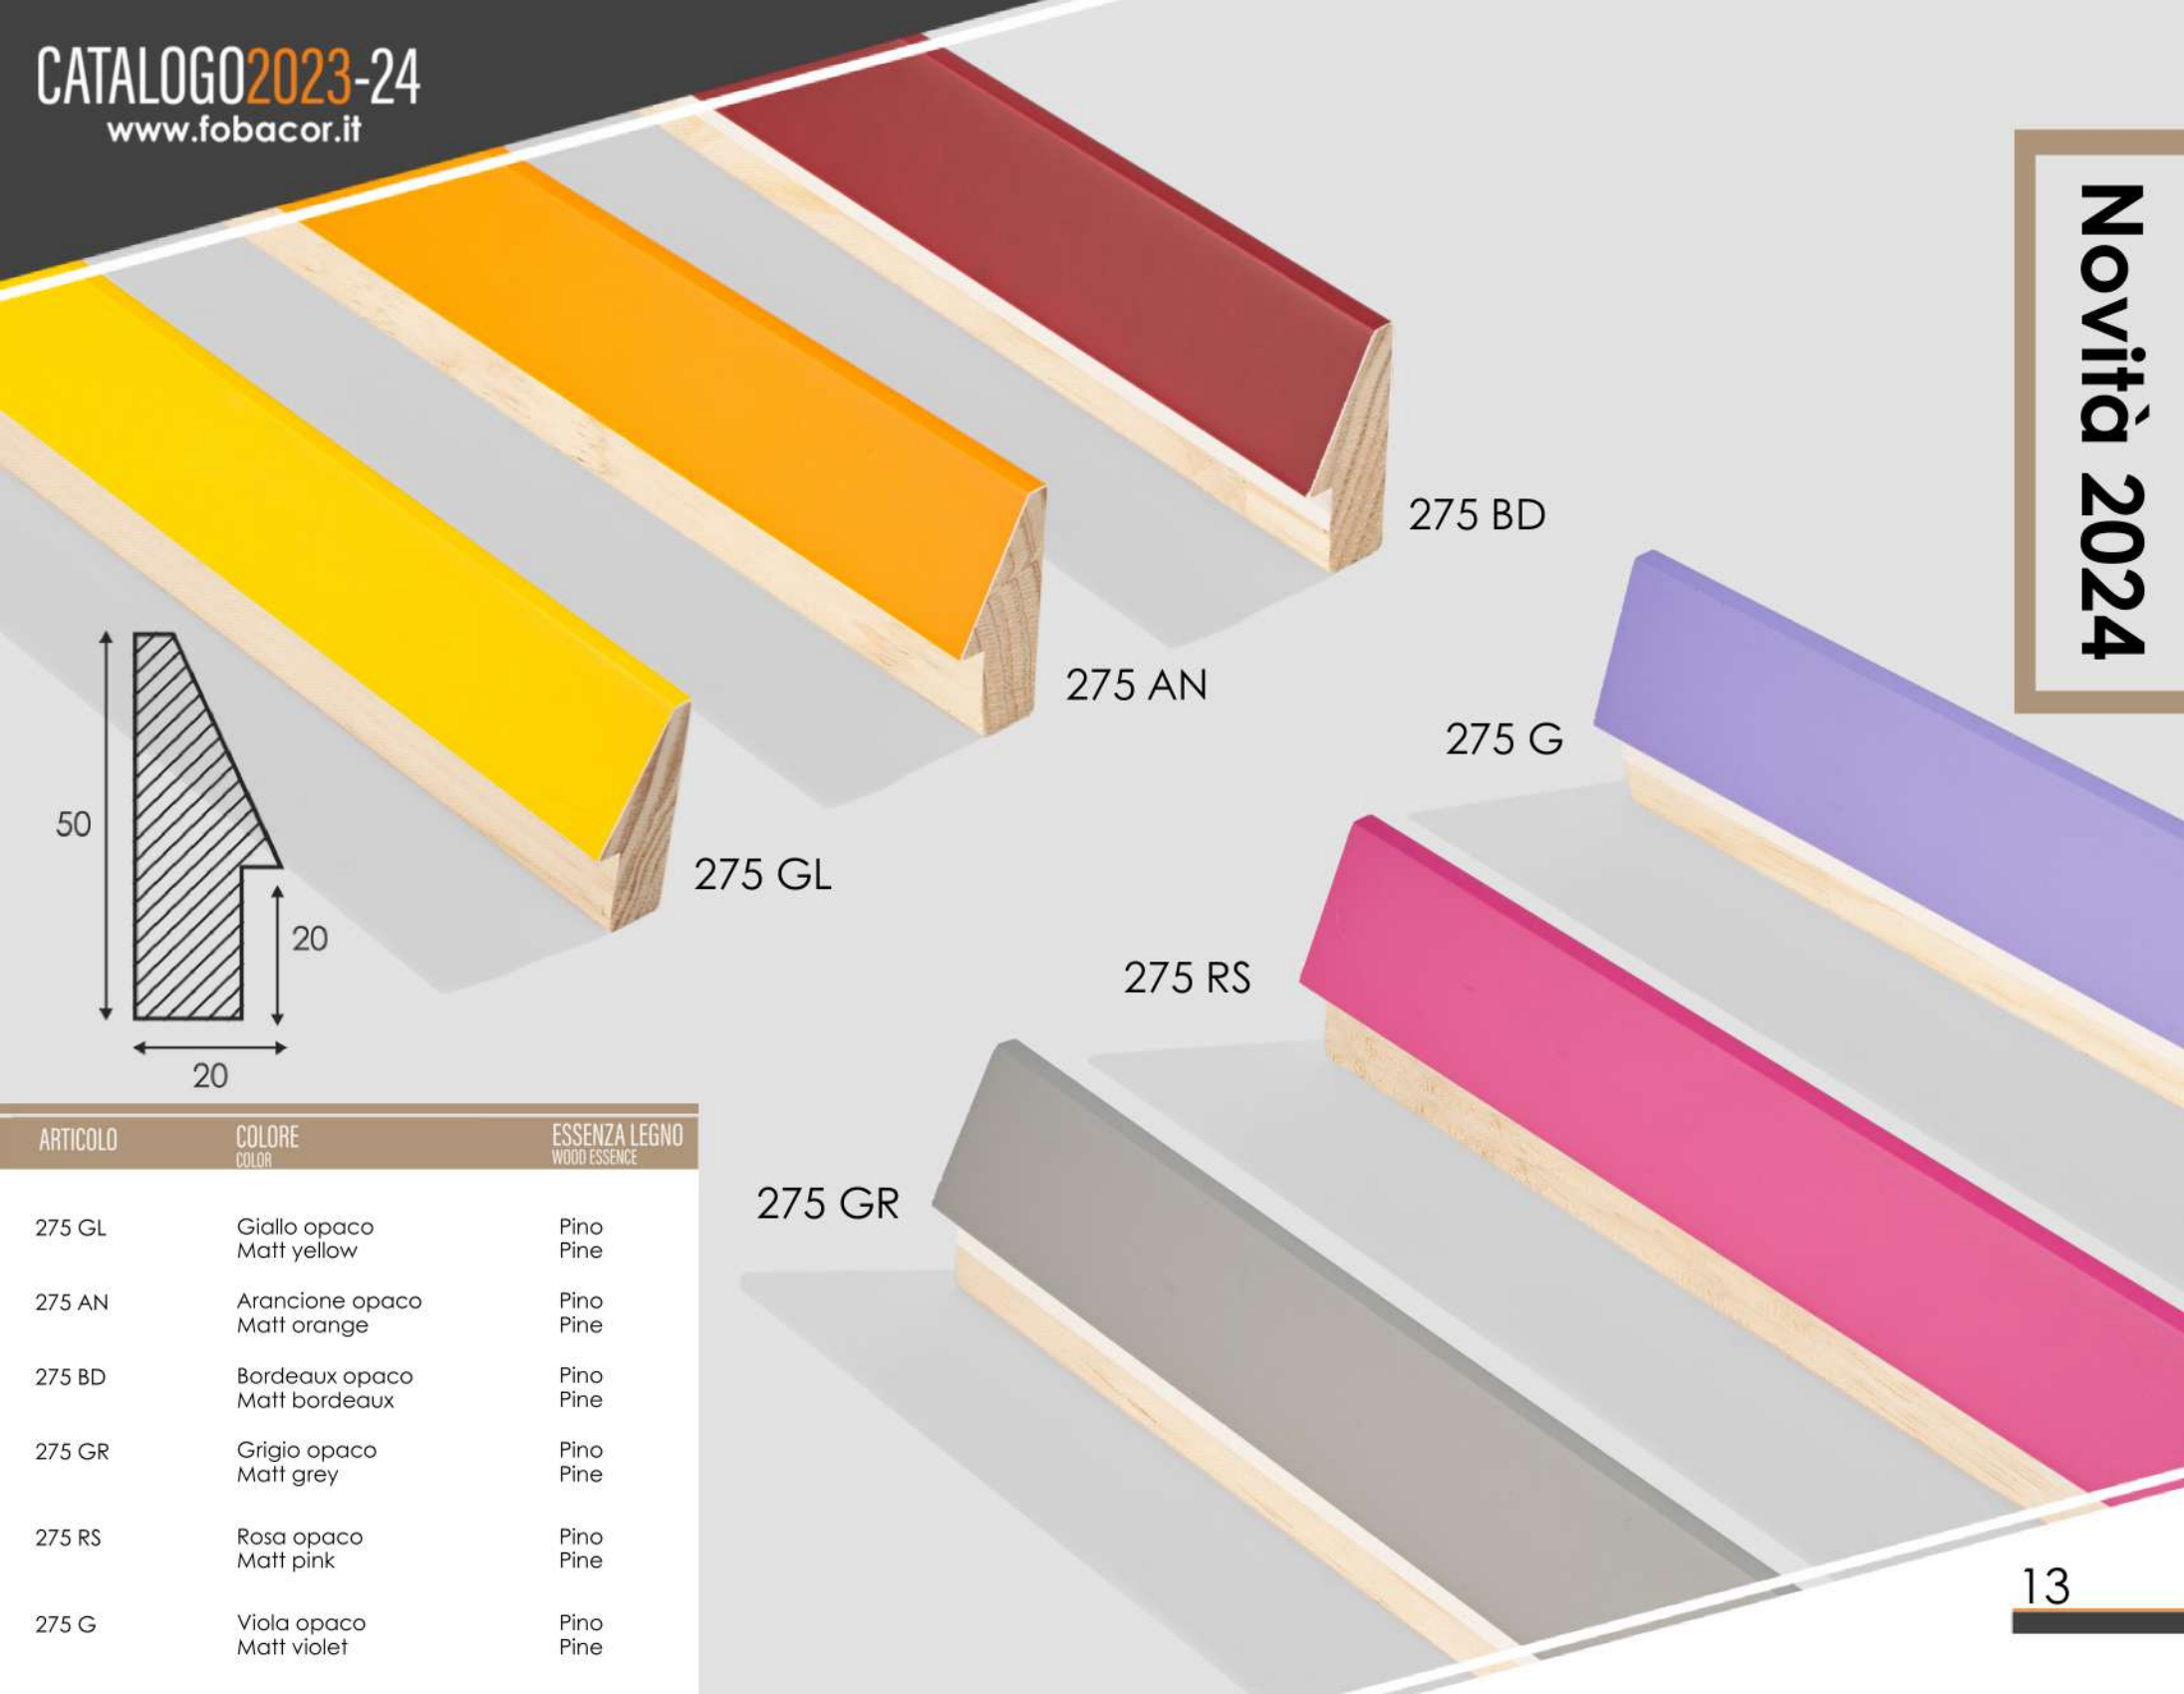

Novità 2024

275 VC

275 VS

275 CS

275 C

275 R

275 OB

275 ON

ARTICOLO	COLORE COLOR	ESSENZA LEGNO WOOD ESSENCE
275 VC	Verde chiaro opaco Matt light green	Pino Pine
275 VS	Verde scuro opaco Matt dark green	Pino Pine
275 CS	Celeste opaco Matt sky blue	Pino Pine
275 C	Blu opaco Matt blue	Pino Pine
275 R	Rosso opaco Matt red	Pino Pine
275 OB	Bianco opaco Matt white	Pino Pine
275 ON	Nero opaco Matt black	Pino Pine