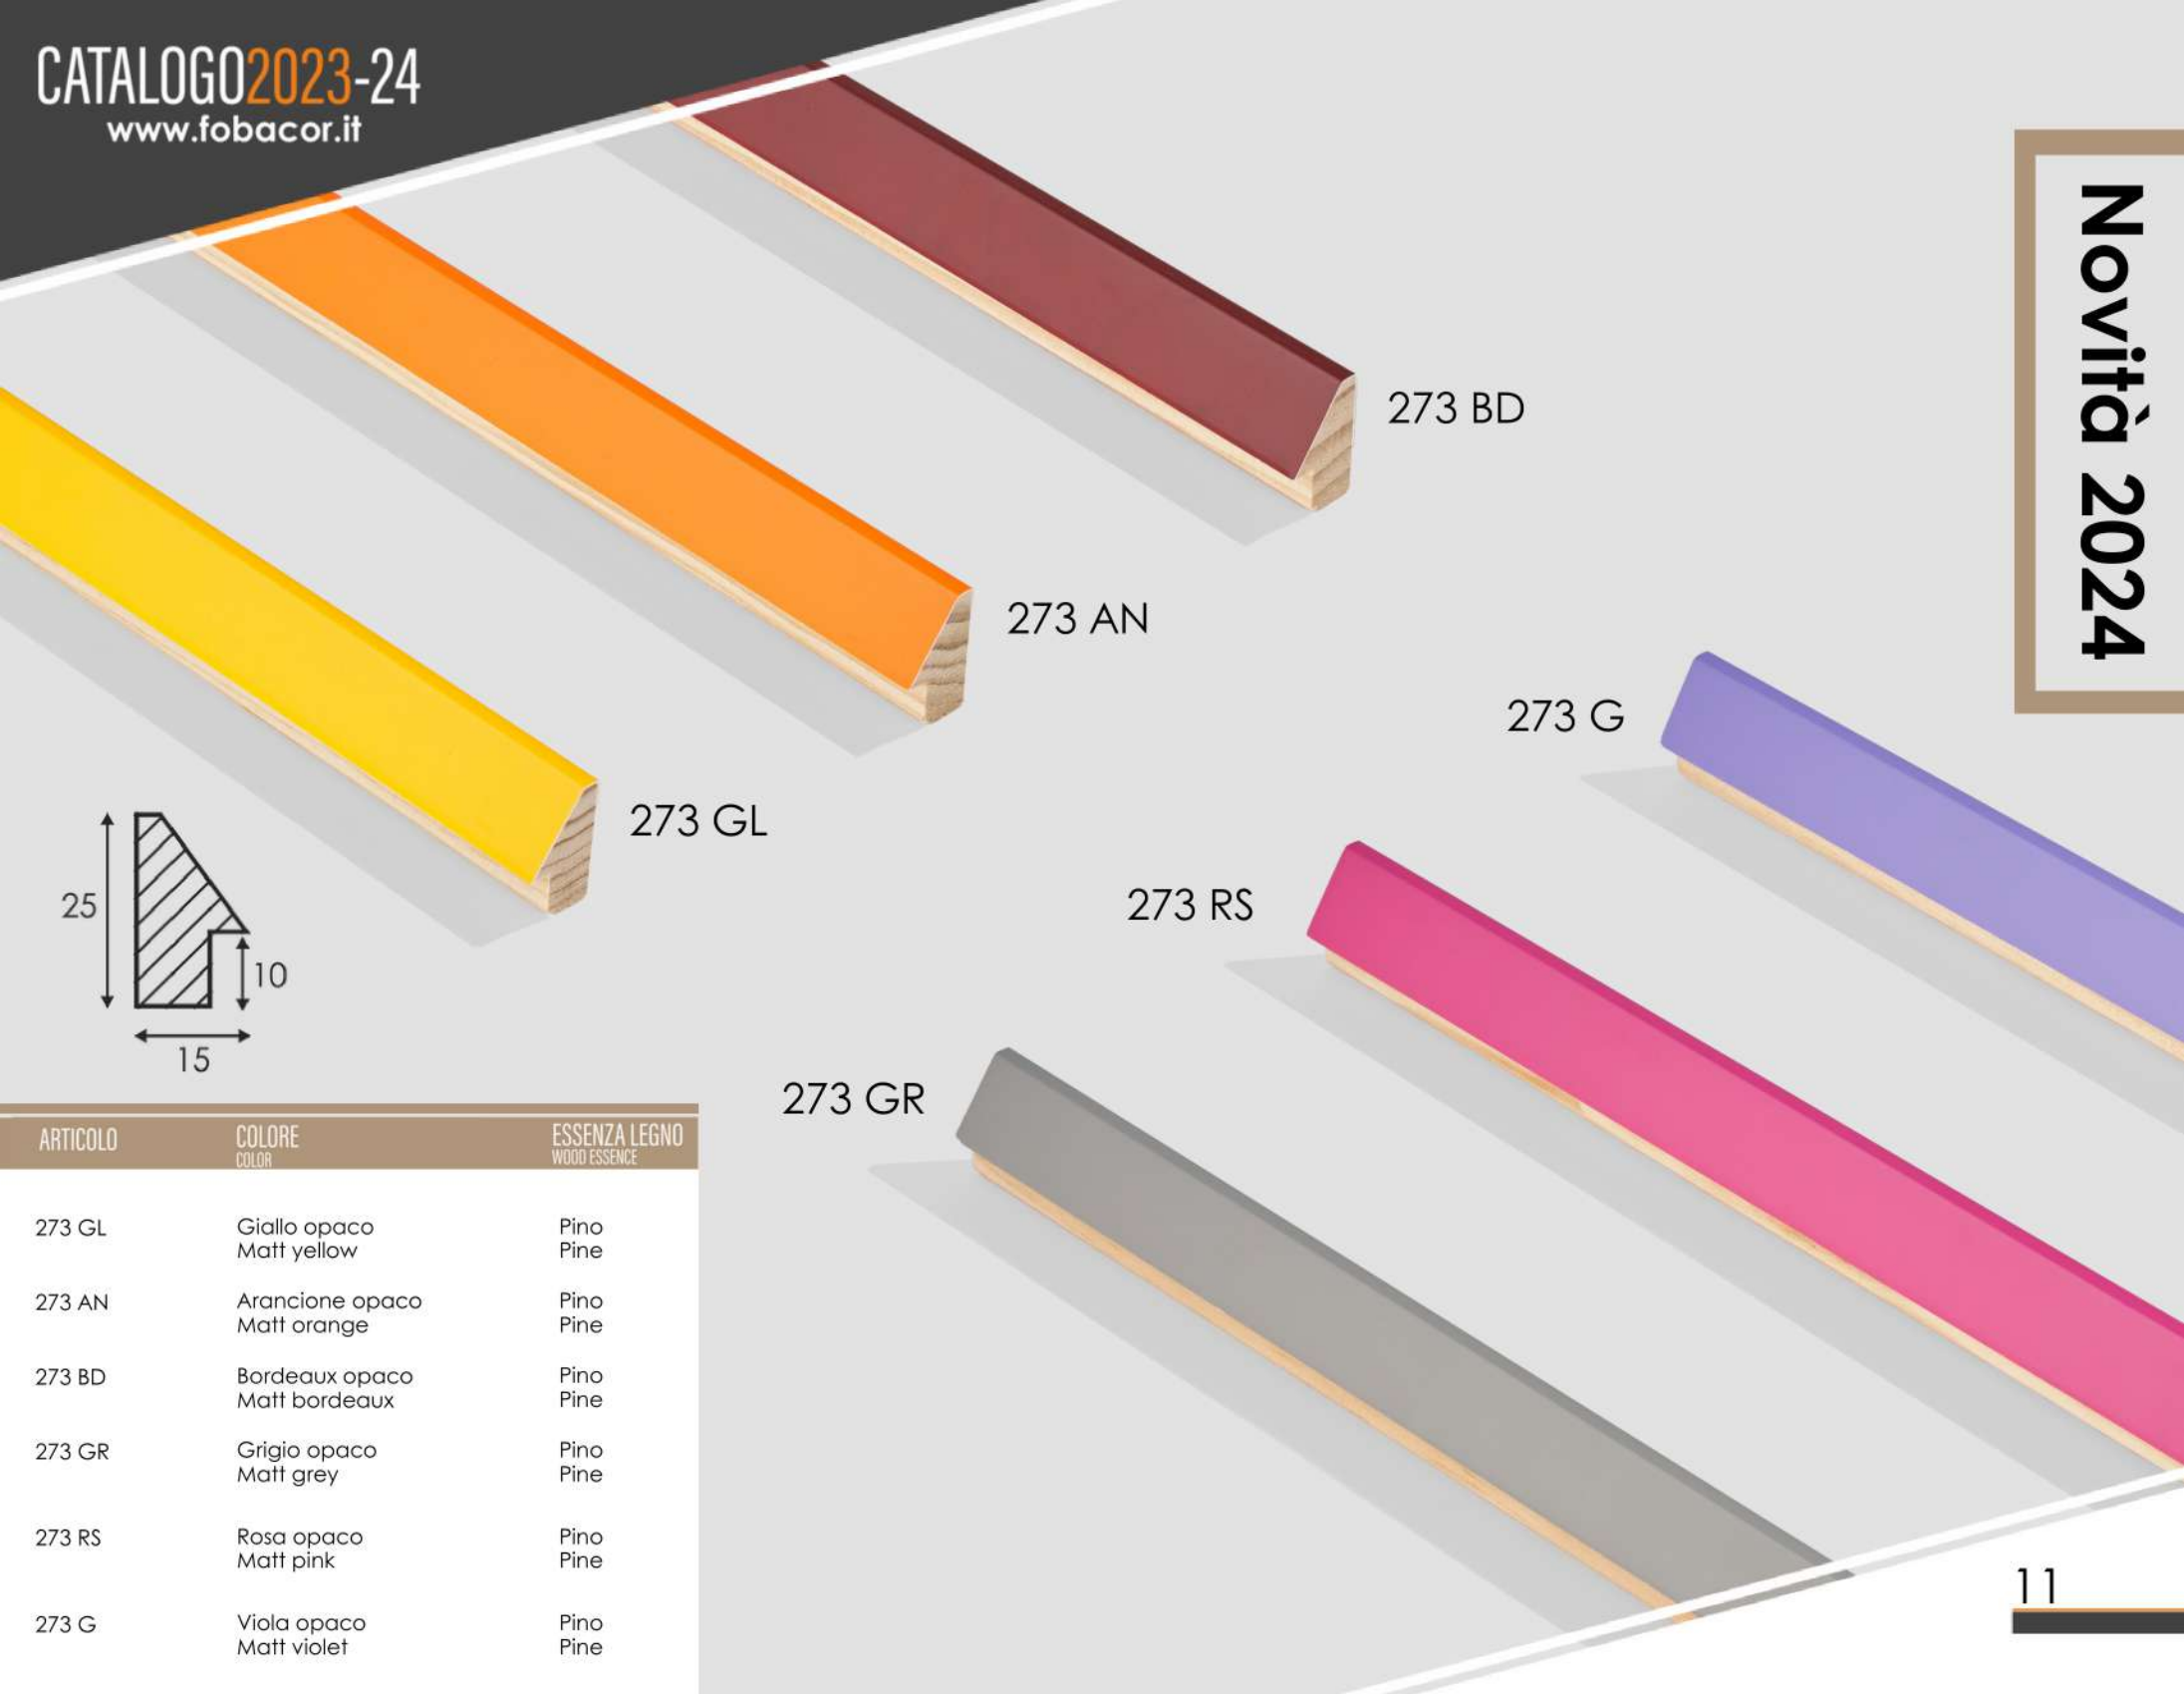

812 OB

814 BF

812 ON

814 AF

ARTICOLO	COLORE COLOR	ESSENZA LEGNO WOOD ESSENCE
814 BF	Oro foglia Gold leaf	Pino Pine
812 OB	Bianco opaco Matt white	Pino Pine
814 AF	Argento foglia Silver leaf	Pino Pine
812 ON	Nero opaco Matt black	Pino Pine

10

ARTICOLO	COLORE COLOR	ESSENZA LEGNO WOOD ESSENCE
273 VC	Verde chiaro opaco Matt light green	Pino Pine
273 VS	Verde scuro opaco Matt dark green	Pino Pine
273 CS	Celeste opaco Matt sky blue	Pino Pine
273 C	Blu opaco Matt blue	Pino Pine
273 R	Rosso opaco Matt red	Pino Pine
273 OB	Bianco opaco Matt white	Pino Pine
273 ON	Nero opaco Matt black	Pino Pine