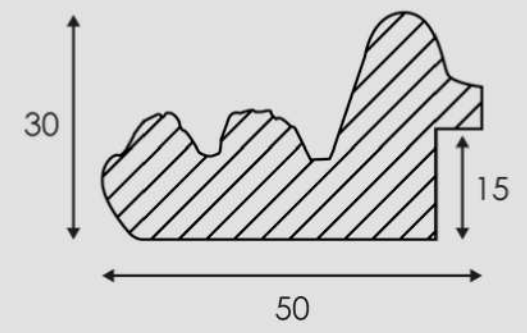

2026 BB

2026 B

2026 NB

2026 B1

ARTICOLO	COLORE COLOR	ESSENZA LEGNO WOOD ESSENCE
2026 BB	Bianco-oro White gold	Pino Pine
2026 B	Oro foglia Gold leaf	Pino Pine
2026 NB	Nero-oro Black gold	Pino Pine
2026 B1	Oro foglia chiaro Gold leaf clear	Pino Pine